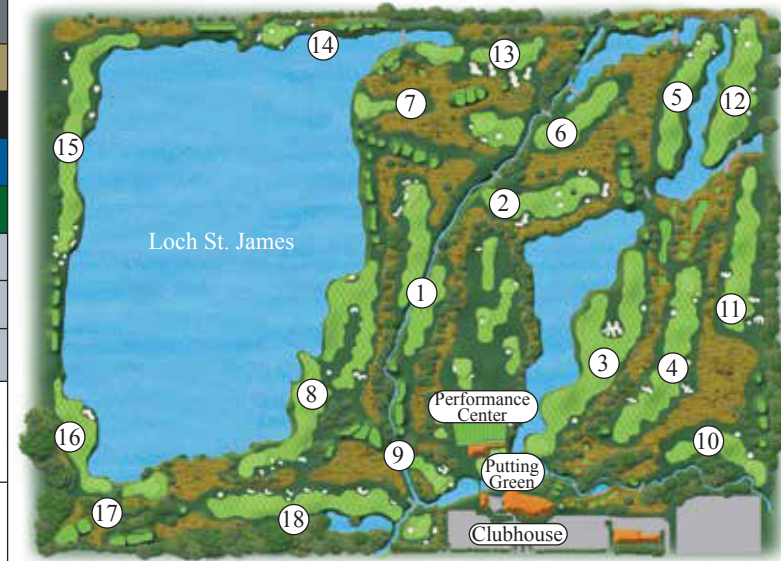

Tournament	388	392	598	425	395	391	238	590	183	3600	Tourn.	344	434	387	369	233	583	362	166	527	3405	7005		
Gold	388	377	532	425	395	391	193	553	183	3437	Gold	336	434	387	369	202	562	362	166	527	3353	6790		
Black	365	358	514	404	348	373	182	521	166	3231	Black	323	403	368	354	190	528	341	155	503	3165	6396		
Blue	330	332	479	365	326	355	174	494	158	3013	Blue	304	371	335	322	168	504	317	125	485	2931	5944		
Green	280	294	385	330	284	322	158	454	122	2630	Green	291	330	305	277	133	429	284	115	390	2554	5184		
Men's Handicap	12	8	14	6	4	10	18	2	16		M Hep	15	7	9	13	11	1	3	17	5				
Women's Handicap	14	8	6	4	10	12	16	2	18		W Hep	13	3	11	9	15	1	7	17	5				
Par	4	4	5	4	4	4	3	5	3	36	Par	4	4	4	4	3	5	4	3	5	36	72		
Hole	1	2	3	4	5	6	7	8	9	Out	Hole	10	11	12	13	14	15	16	17	18	In	Tot	Hep	Net
+/-																								

Ray Hearn
Architect

Dan Bradley
General Manager

Frank Hohenadel
Head Golf Professional

Andy Mickelson
Director of Golf

John Platt
Director of Instruction

Ben Kelnhofer
Superintendent

© 2022 Fore Better Golf, Inc. 630-893-8672

Date: _____ Scorer: _____ Attest: _____